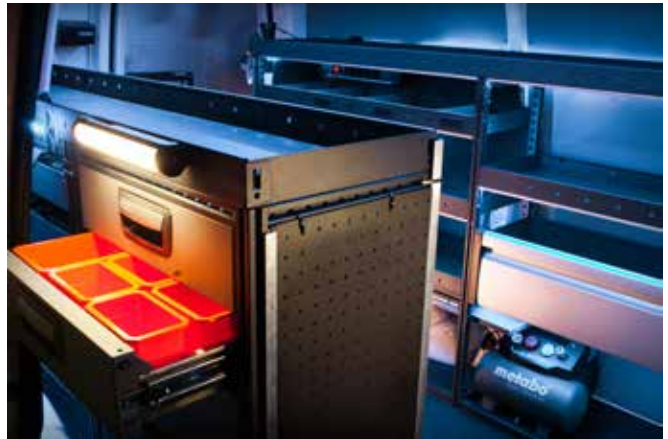

1. TRANSPORT / VAN

NUM	UNITS	NAME	ACCESORIES / DESCRIPTION	PRICE	
1	1	VOLKSWAGEN TRANSPORTER	3 SEATS , FULLY EQUIPED FOR FILM SERVICES Ramp for Magliner, window covers, Fiamma Awning F45S	INCLUDED